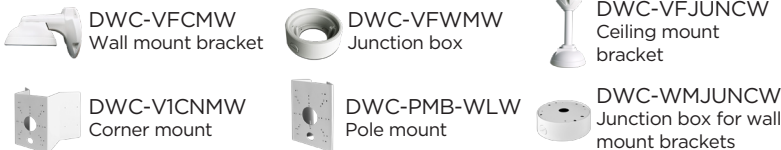

Accessories (Optional)