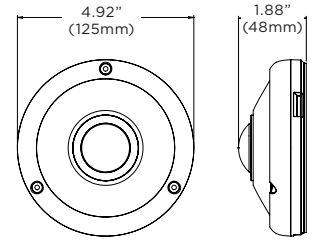

Dimensions

unit: inch (mm)