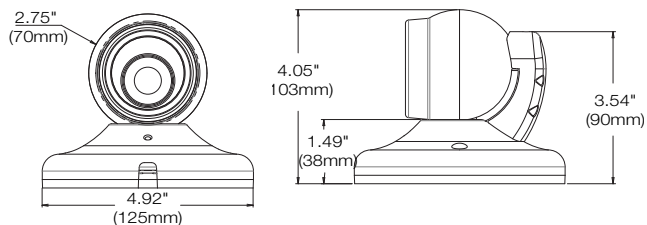

**NDA A**  
COMPLIANT PRODUCT

**Dimensions**  
unit: Inch (mm)

**UNIVERSAL HD COAX**  
UTC

**5MP** at 20fps  
Universal HD / Analog  
Star-Light Plus™  
4.0mm Fixed Lens  
IP67 Rated  
**5 YEAR** Warranty

**Specifications**

IMAGE	
Image sensor	5MP 1/2.8" CMOS
Active pixels	2608(H) x 1960(V)
Scanning system	Progressive scan
Frequency	60Hz / 50Hz
Signal technology	Universal HD over Coax® technology with HD-Analog, HD-TVI, HD-CVI to 5MP
Synchronization	Internal
Resolution	2592(H) x 1944(V)
Minimum scene illumination	0.16 lux (color) 0 lux (B&W)
Video output	HD-Analog and HD-TVI: 5MP/1944p @ 20fps and 12.5fps HD-Analog, HD-TVI and HD-CVI: 4MP/1440p @ 30fps
LENS	
Focal length	4.0mm
Lens type	Fixed lens
Field of view (FoV)	82°
IR distance	70ft range
OPERATIONAL	
Shutter mode	Auto
Shutter speed	1/30-1/30,000
Backlight (BLC)	Yes
Star-Light (sense-up)	Off - x32
Wide Dynamic Range (WDR)	Double shutter WDR
Wide dynamic range (WDR) dB	120dB
Smart DNR™ 3D digital noise reduction	3D/2D DNR
White balance	Yes
Day / night	Auto, day (color), night (B/W)
Mirror / flip	Yes
Auto gain control	Max 72dB
Motion detection	Yes
Privacy zones	Yes
Sharpness	Yes
Gamma	0.45
De-fog	Yes
RS485 / UTP built-in	UTC
ENVIRONMENTAL	
Operating temperature	-4°F - 122°F (-20°C - 50°C)
Operating humidity	10-90% RH (non-condensing)
IP rating	IP67 rated
IK rating	IK 10-rated impact-resistant
Other certifications	UL listed, FCC, CE, ROHS
ELECTRICAL	
Power requirements	DC12V
Power consumption	DC12V(LED OFF): 1.89W (157mA) DC12V(LED ON): 4.26W (355mA)
MECHANICAL	
Material	Aluminum turret housing
Dimensions	4.92" x 4.05" (125 x 103 mm)
Weight	1.16lbs (0.53kg)