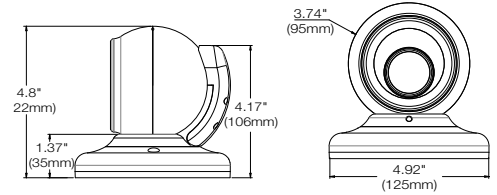

Dimensions

Unit: Inch (mm)