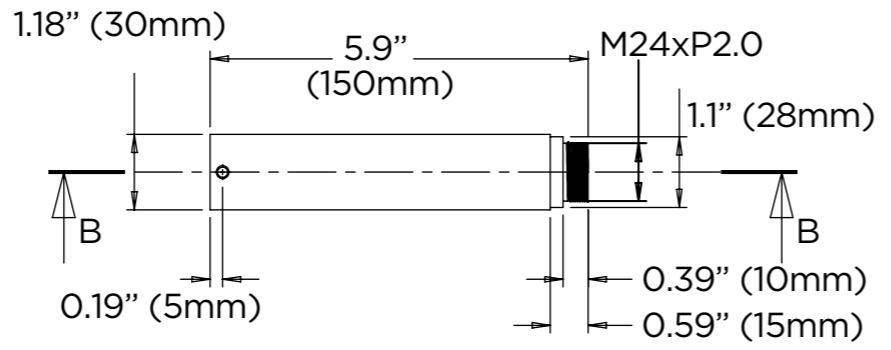

A-A
1:4

DATE	SCALE	MATERIAL	TYPE
06/2022		Aluminum	Fixed
		DESCRIPTION DWC-V4CM, DWC-V4CMB, DWC-V4CMW Ceiling mount bracket for Snapit™ vandal dome cameras	