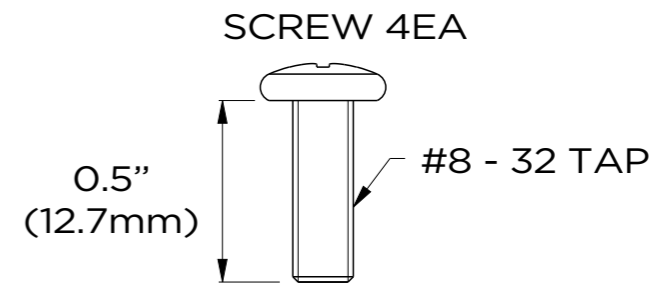

A-A
1:4

DATE	SCALE	MATERIAL	TYPE
06/2022		Aluminum	Fixed
		DESCRIPTION DWC-V4CM, DWC-V4CMB, DWC-V4CMW Ceiling mount bracket for Snapit™ vandal dome cameras	