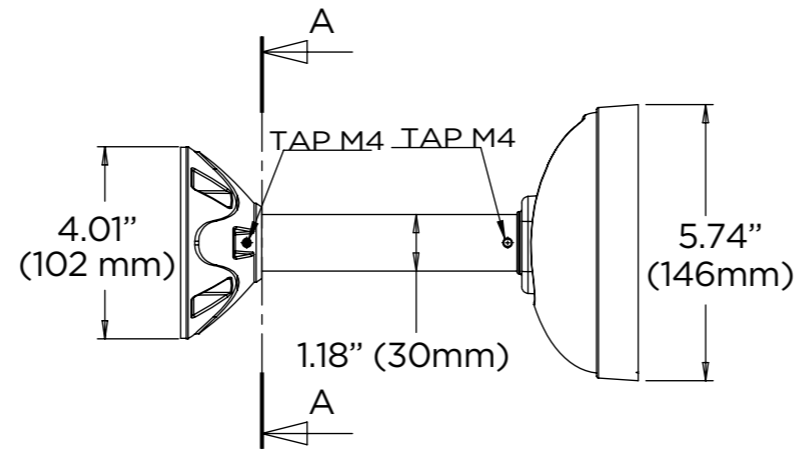

A-A
1:4

DATE	SCALE	MATERIAL	TYPE
06/2022		Aluminum	Fixed
		DESCRIPTION DWC-V4CM, DWC-V4CMB, DWC-V4CMW Ceiling mount bracket for Snapit™ vandal dome cameras	