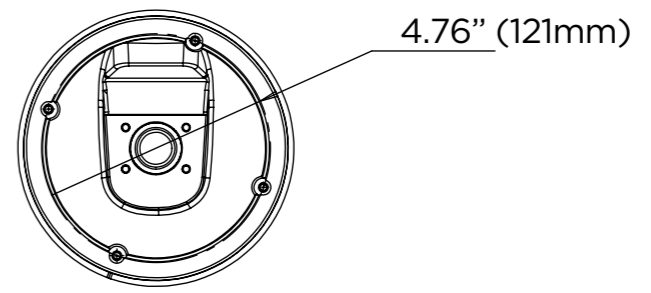

A-A
1:4

DATE	SCALE	MATERIAL	TYPE
06/2022		Aluminum	Fixed
		DESCRIPTION DWC-V4CM, DWC-V4CMB, DWC-V4CMW Ceiling mount bracket for Snapit™ vandal dome cameras	